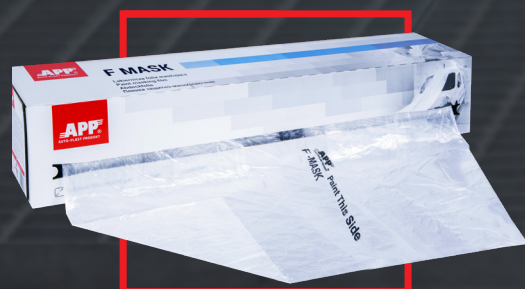

# APP F Mask

Spraying Works Dedicated Masking Film

APP No. 070501, 070504, 070510

Masking film to be placed on car body parts and windows before commencement of works related to top coat and base coat application. It provides efficient protection against contamination.

Film 4 or 4.5m wide enables quick and precise covering of whole car body by a single person.

## FEATURES:

Adheres very well to car body.

Resistant to humidity and high temperatures.

Electrostatic.

Resistant to flaking of sprayed primer, base coat and top coat.

**F MASK**

Lakiernicza folia maskująca  
Paint masking film  
Abdeckfolie  
Пленка защитно-маскировочная

# APP F Mask

Spraying Works Dedicated Masking Film

For passenger cars.

For sedan vehicles.