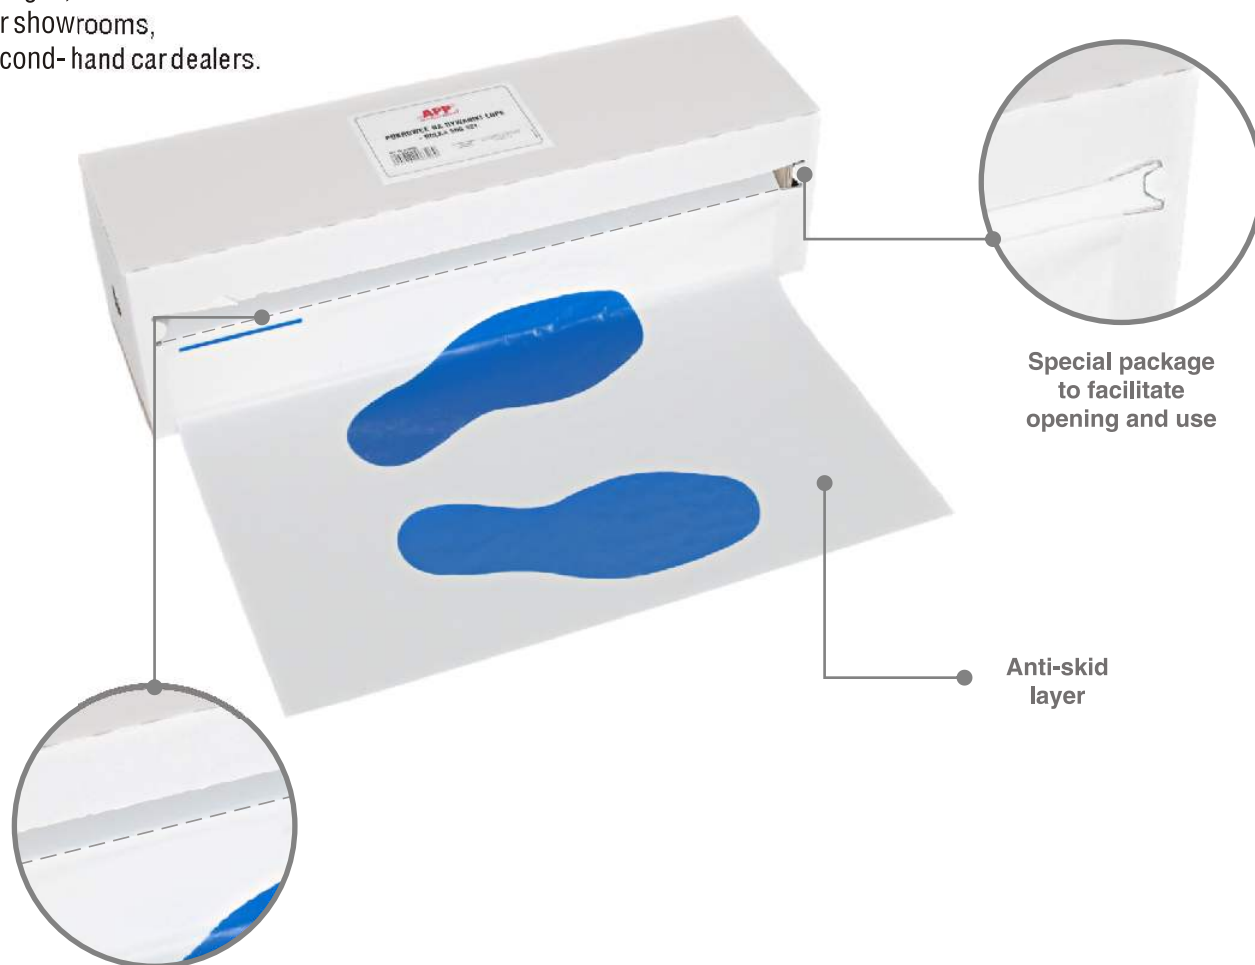

**New !!!**

• **Rug ldpe cover – roll 500 items.**

**APP No. 070802**

LDPE film protective covers for rugs and floor that protect car interior against dirt carried by shoes and during repairs. Resistant to water, oils and greases.

**Application:**

- Garages,
- Car showrooms,
- Second- hand car dealers.

Perforated package to facilitate use

Special package to facilitate opening and use

Anti-skid layer

APP No.	Package	Size	Collective Package
070802	550 items roll	400 mm x 550 mm	1 item